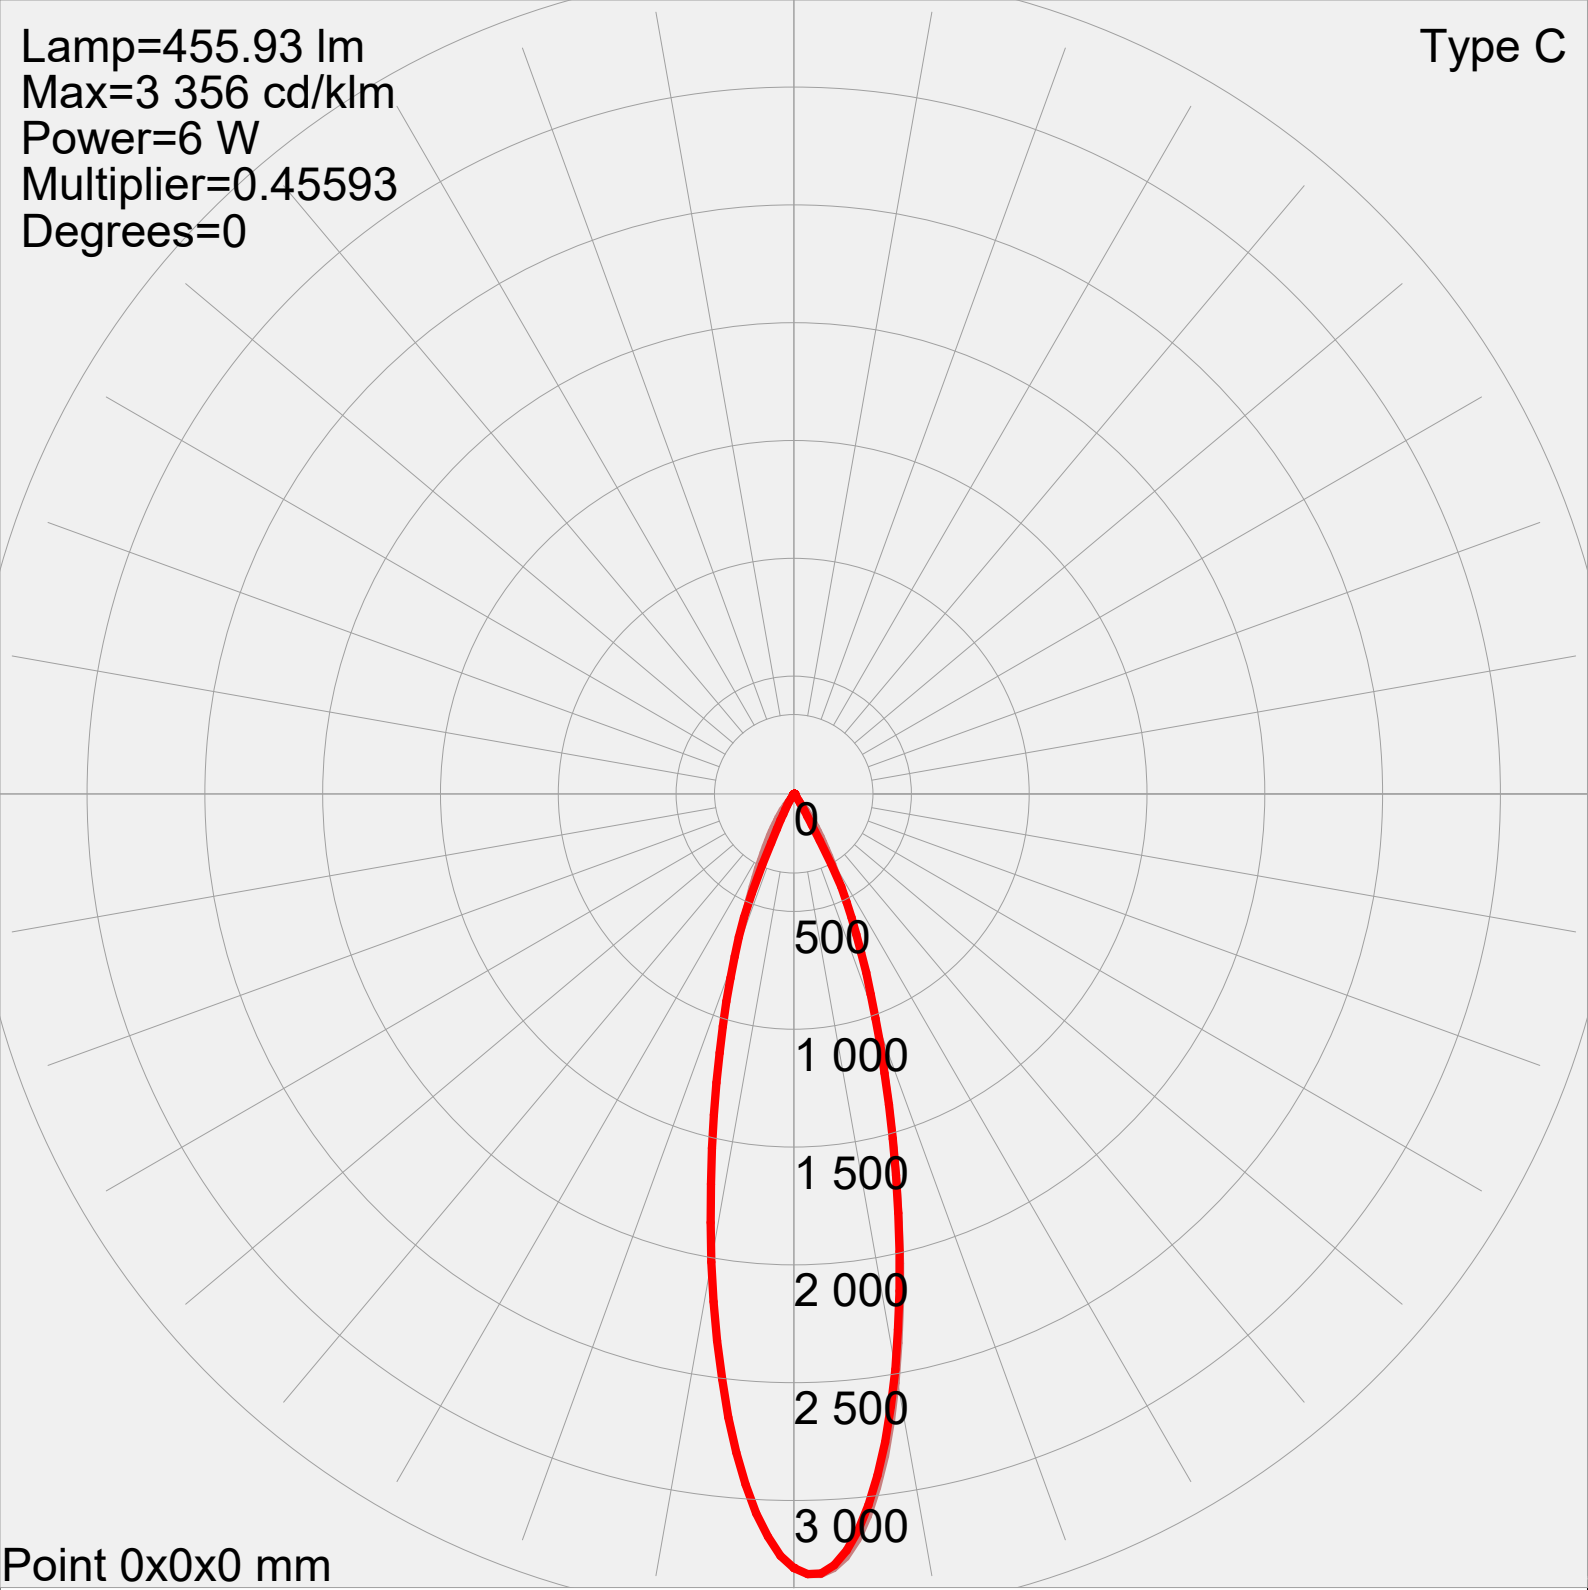

Type C

Lamp=455.93 lm
Max=3 356 cd/klm
Power=6 W
Multiplier=0.45593
Degrees=0

Point 0x0x0 mm
Manufacturer: zhengwei
Lamp: SKB240